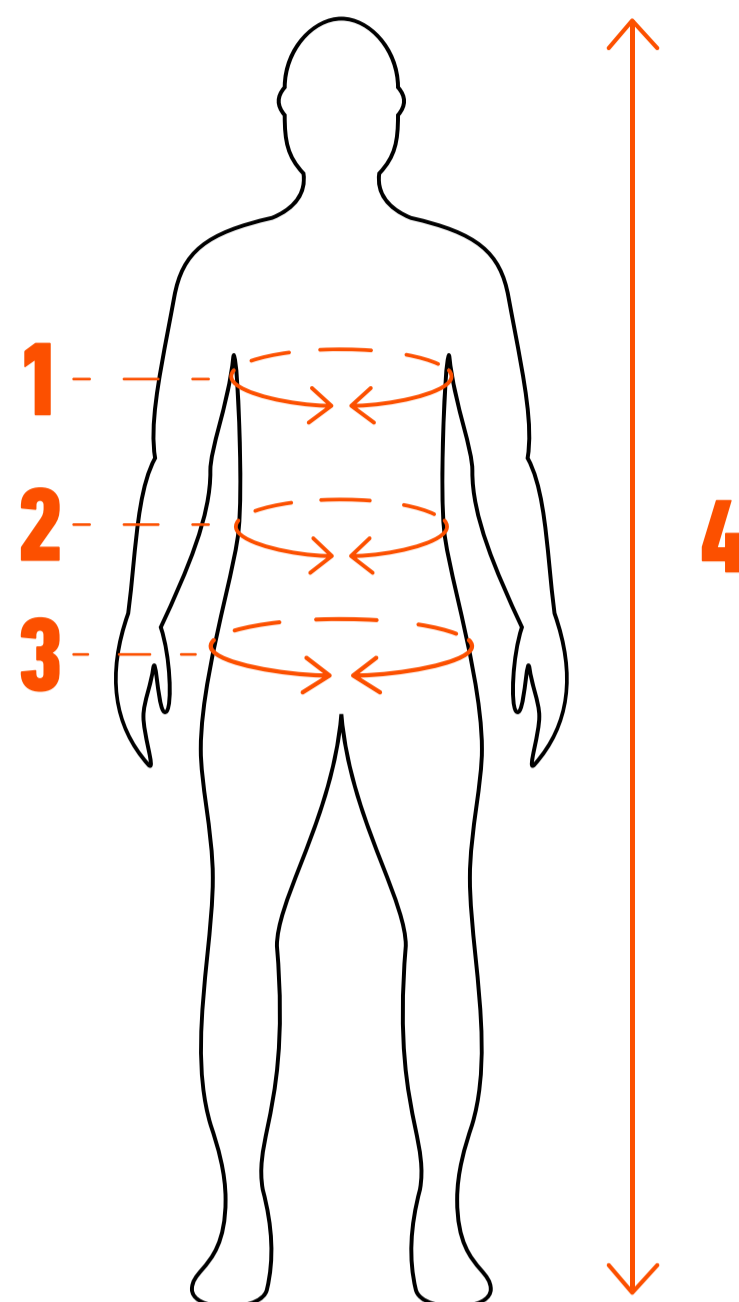

## Chest (1)

Measure around the fullest part of your chest, and back around to your shoulder blades. Insert your forefinger between the tape and your body to allow ease in fit.

## Waist (2)

Measure around your navel. Wrap the measuring tape around your body and insert your forefinger between the tape and your body to allow ease in fit.

## Hip (3)

Measure around your waist, slightly below your natural waist, where you normally wear your pants. Insert your forefinger between the tape and your body to allow ease in fit.

## Height (5)

Measure from the top of your head to the sole of your feet with a straight back.